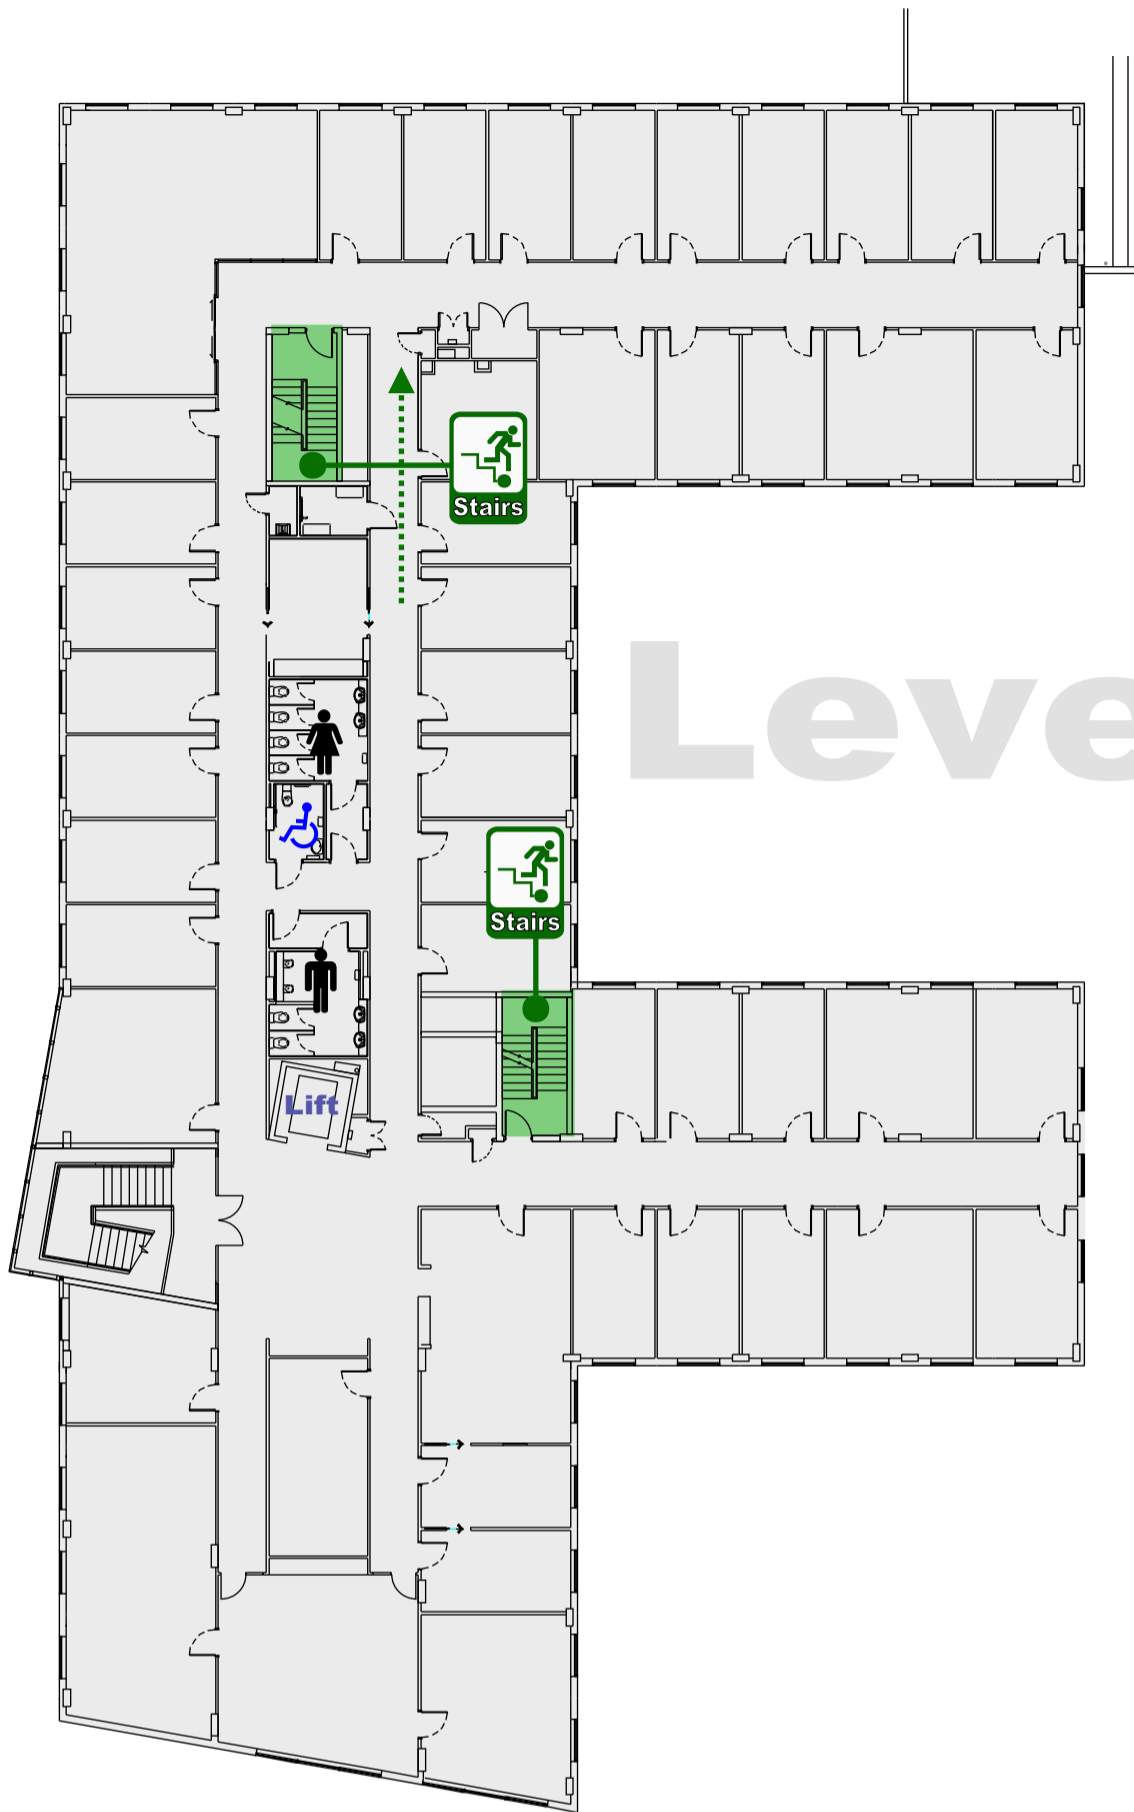

Emergency Exits

Muster station

Level 4

EMERGENCY PROCEDURES

R

REMOVE people from the immediate danger.

A

ALERT all people nearby. **RAISE AN ALARM - DIAL 000**

C

CONFINE the Smoke and Fire, attempt to extinguish the fire if safe and trained to do so.

E

EVACUATE the building and proceed to the Assembly Area

**ANU Security 6125 2249 (X52249)
Then press 1 for emergency priority**