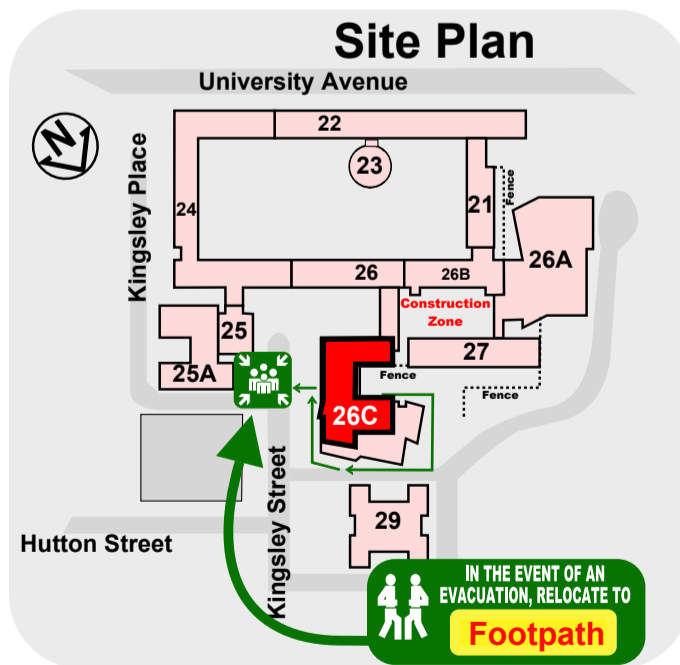

FOR ALL EMERGENCY SERVICES
Dial 000
FOR ALL EMERGENCIES CONTACT SECURITY
Dial 52249
TEXT EMERGENCY CALL
Dial 106

Date issued: 24 October 2017
Review Date: October 2022
Version: 1.1
Ref: C237-1273